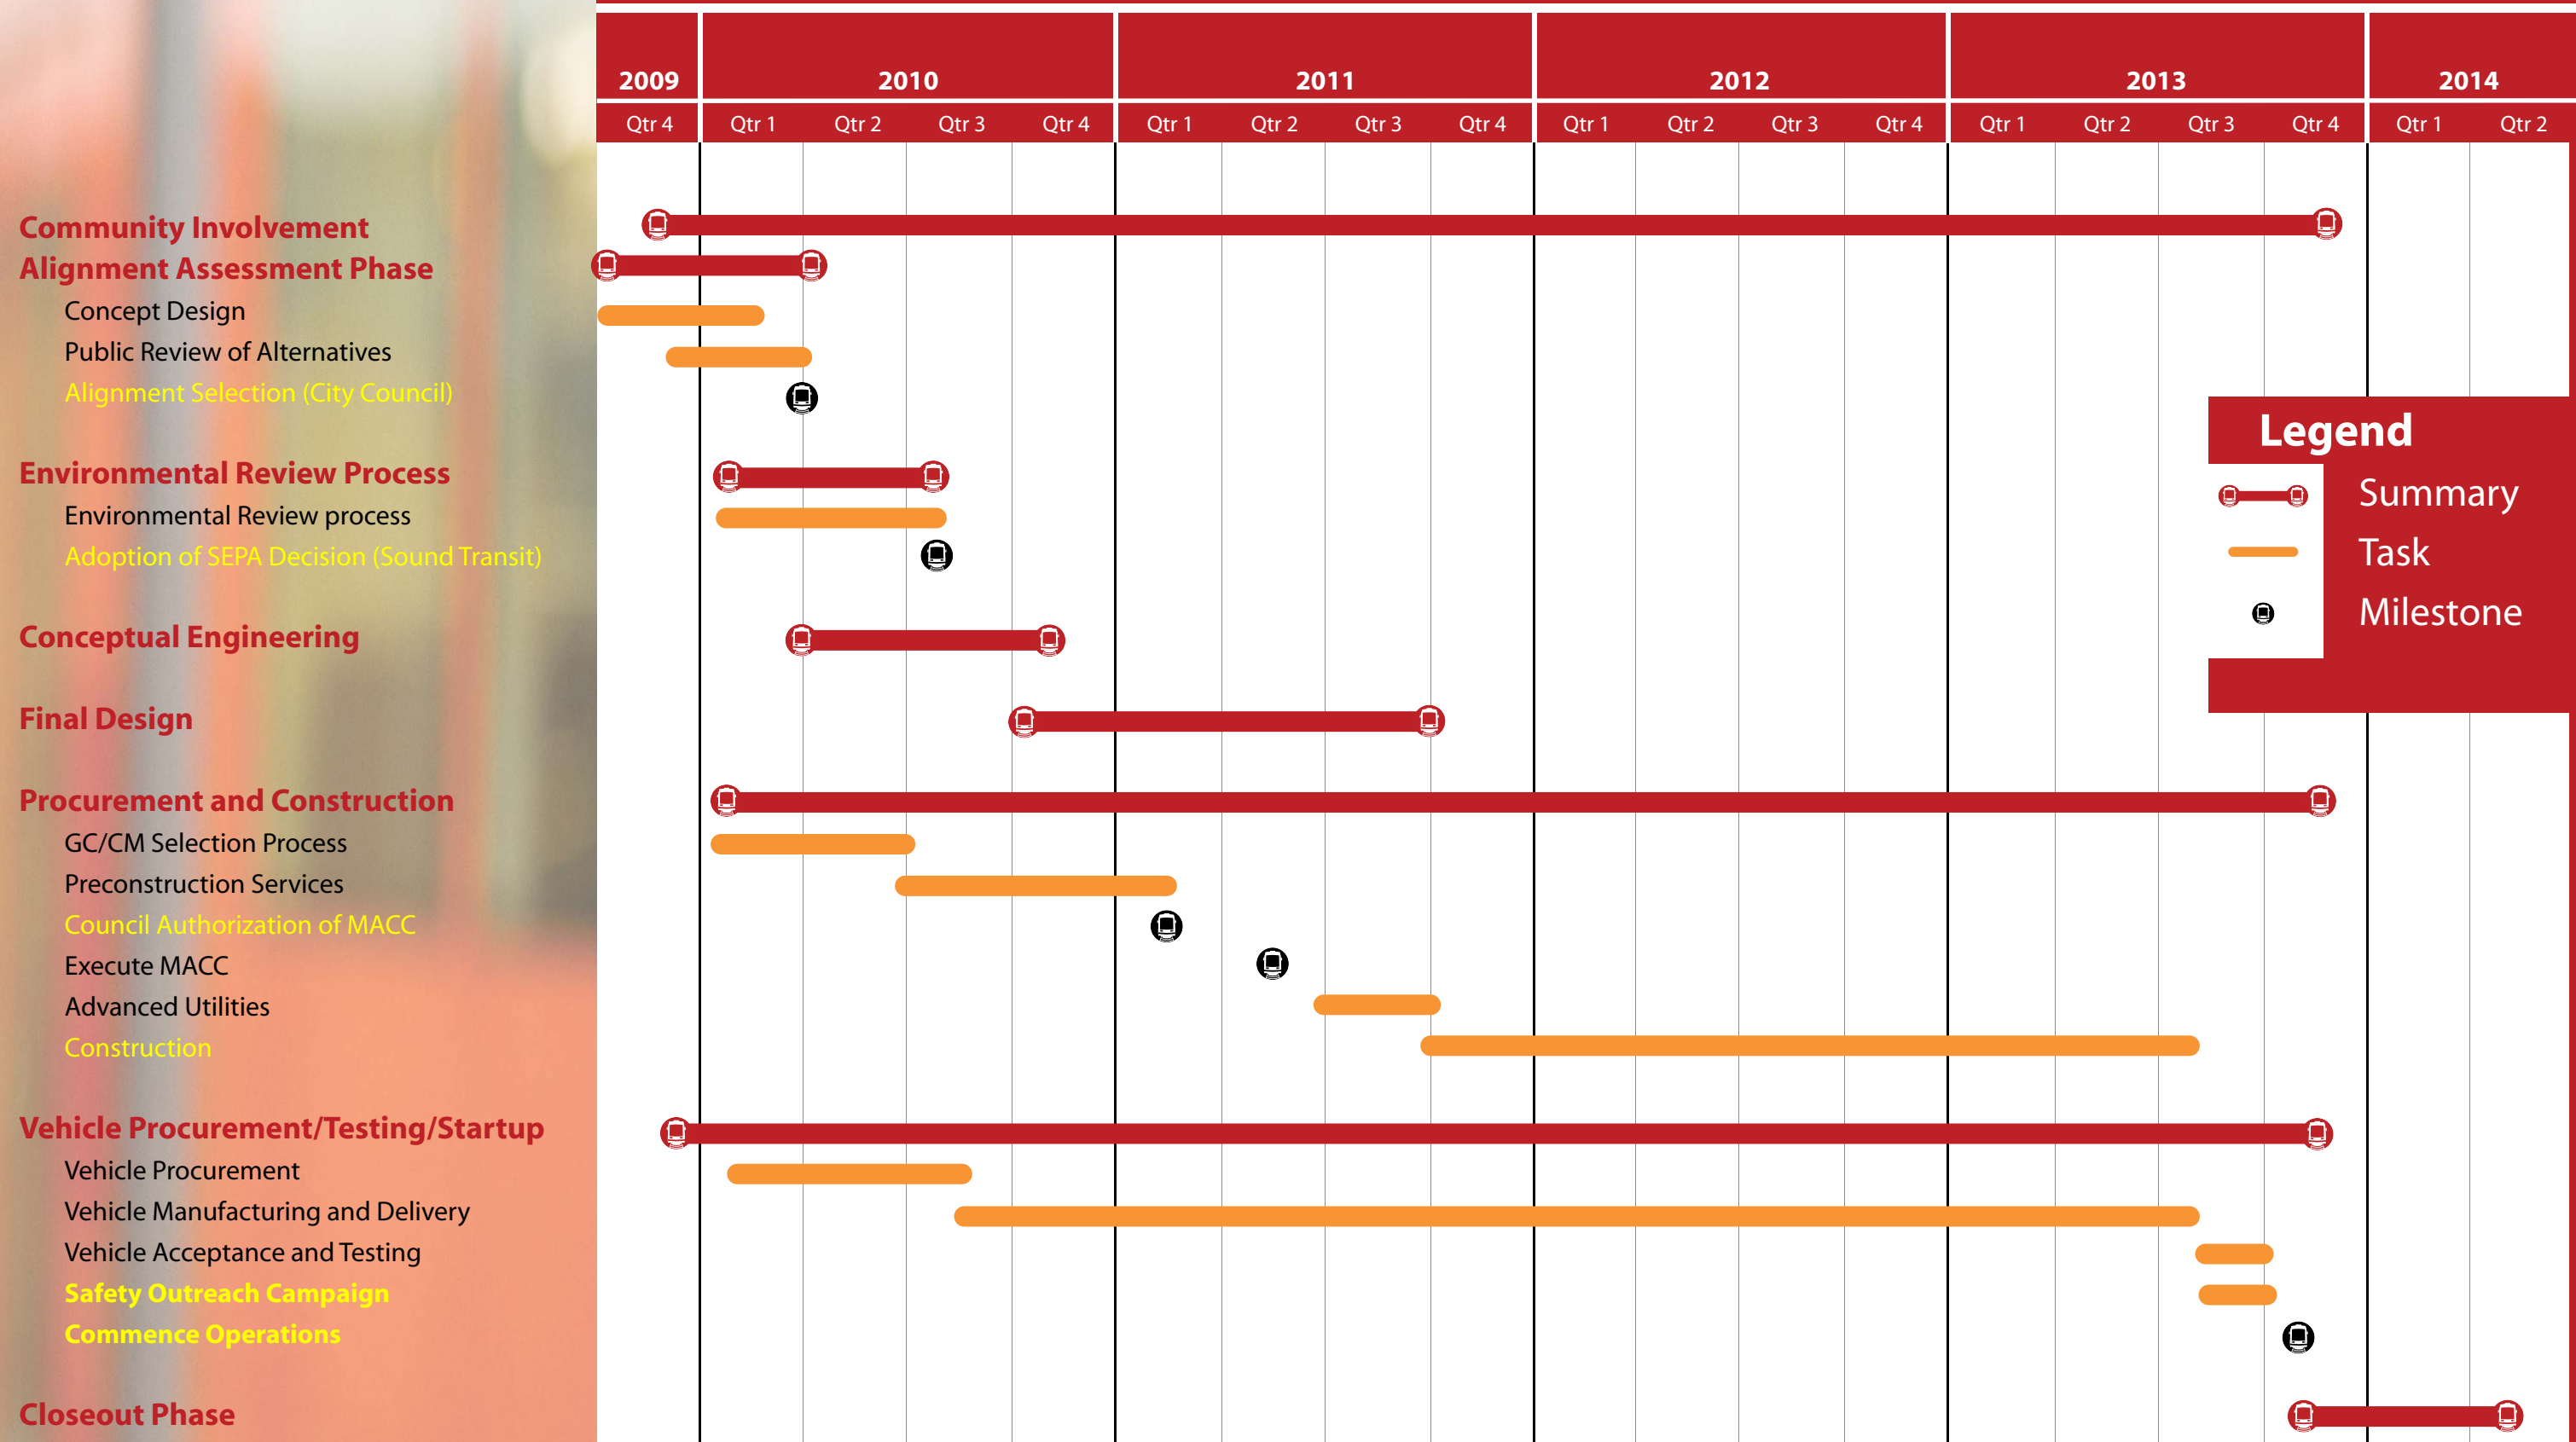

Preliminary Proposed Project Schedule

Legend

- Summary
- Task
- Milestone