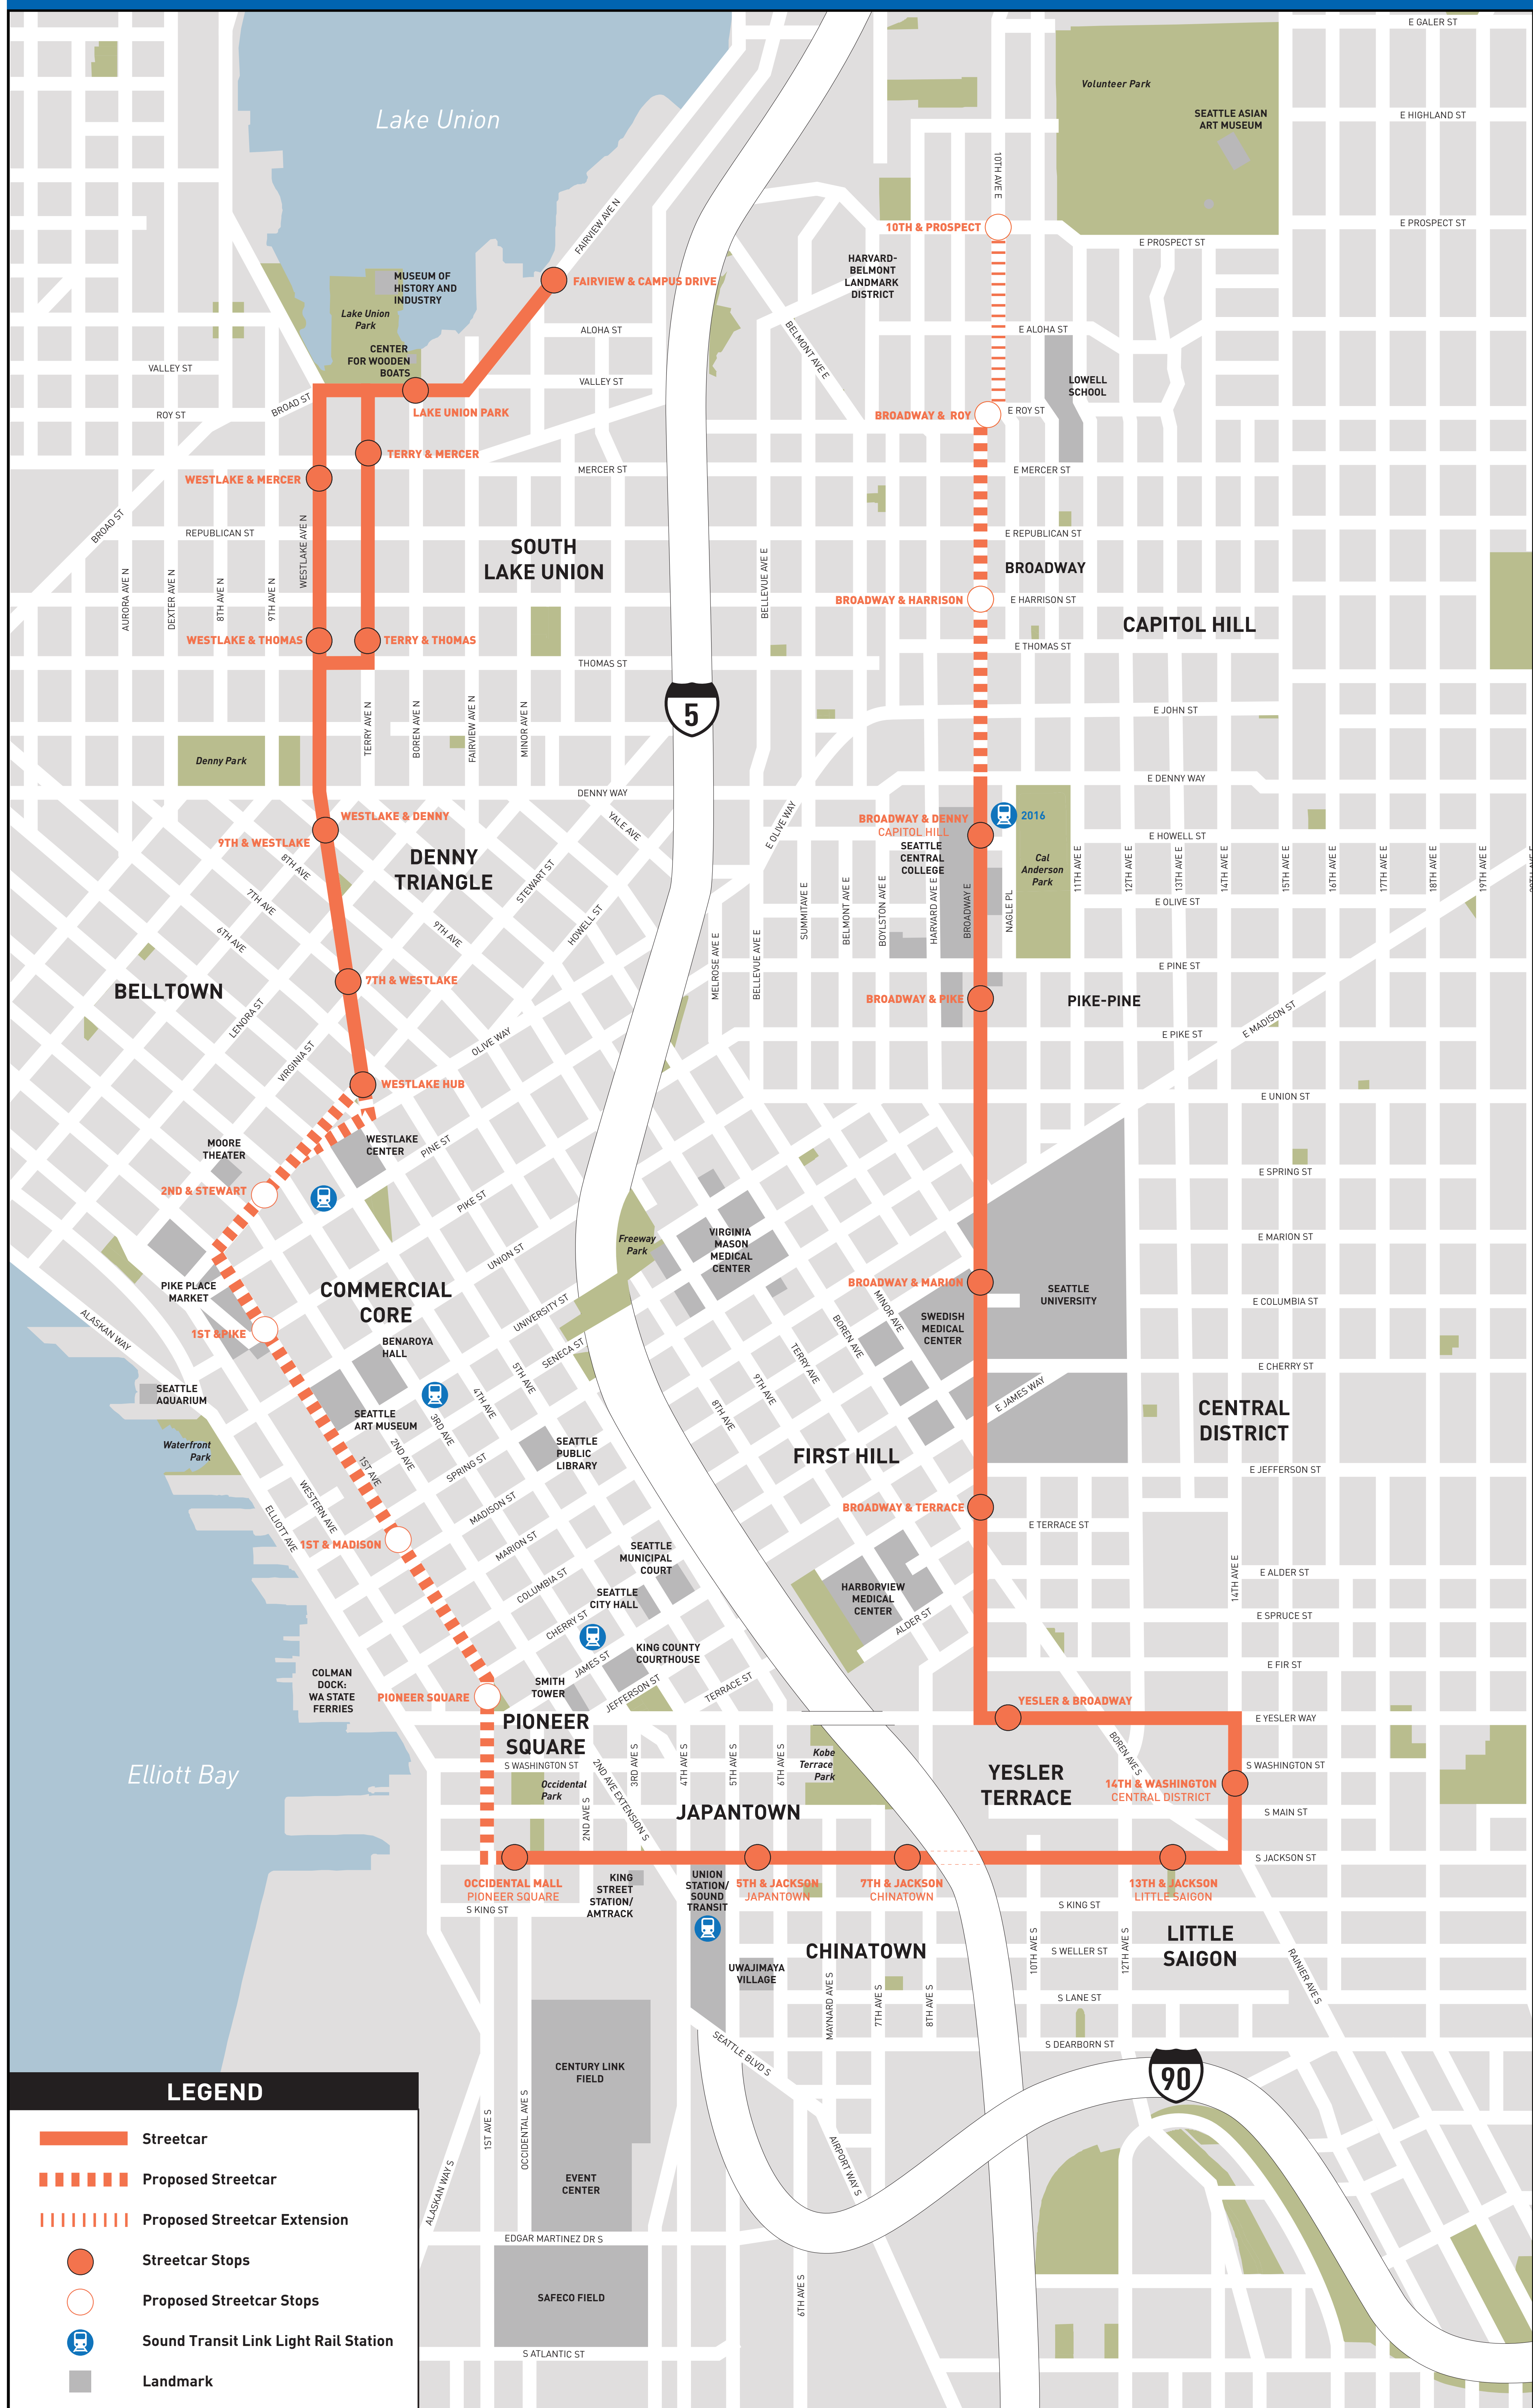

SEATTLE STREETCAR

LEGEND

- Streetcar
- Proposed Streetcar
- Proposed Streetcar Extension
- Streetcar Stops
- Proposed Streetcar Stops
- Sound Transit Link Light Rail Station
- Landmark

Broadway Streetcar