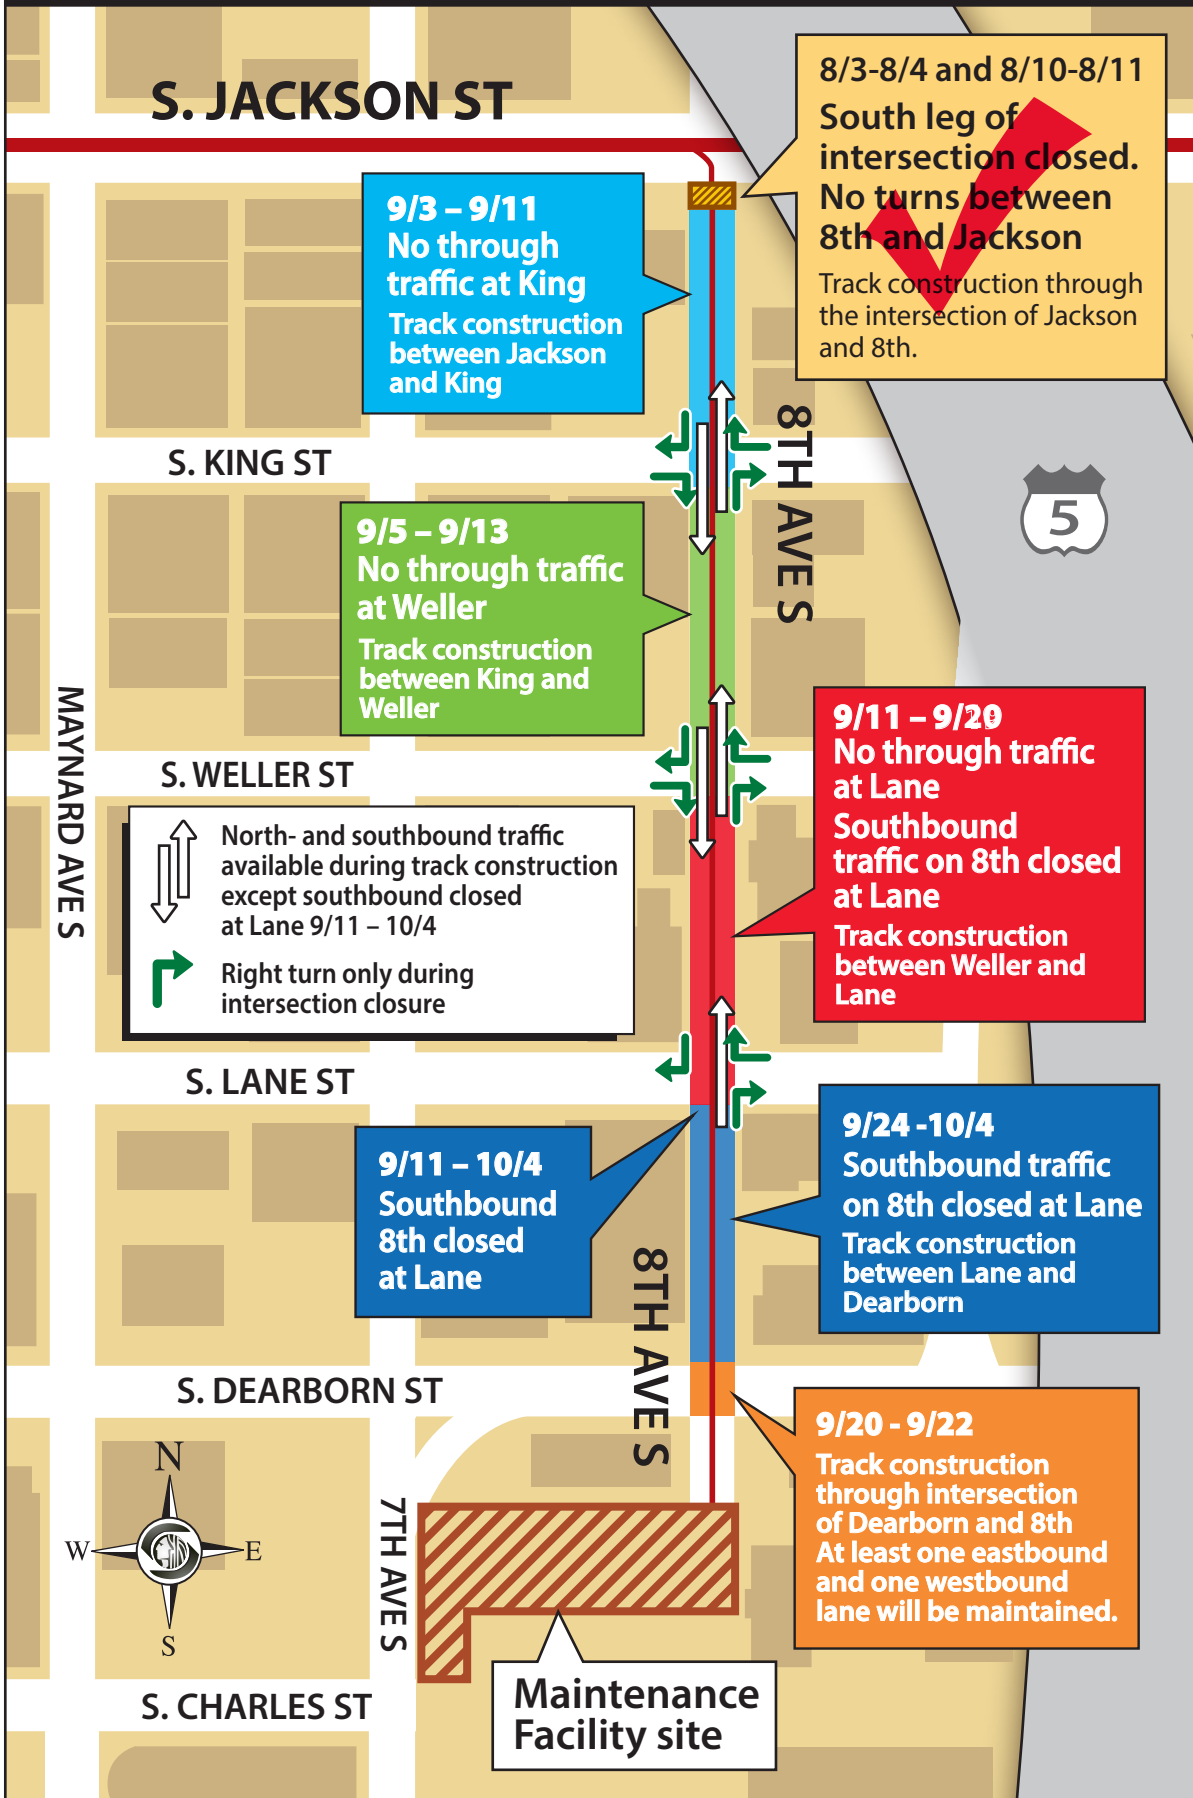

8th Avenue Track Construction*

► **Questions?**

Last Updated: 8/16/13

Call Project Hotline (206) 257-2121 or Interpretation Service (855)-657-5580

Web: www.seattlestreetcar.org

Email: Seattle.streetcar@seattle.gov

* There will be additional closures on 8th Avenue for road and sidewalk improvements. Please check back for information about this work as well as revised schedules and detour maps.